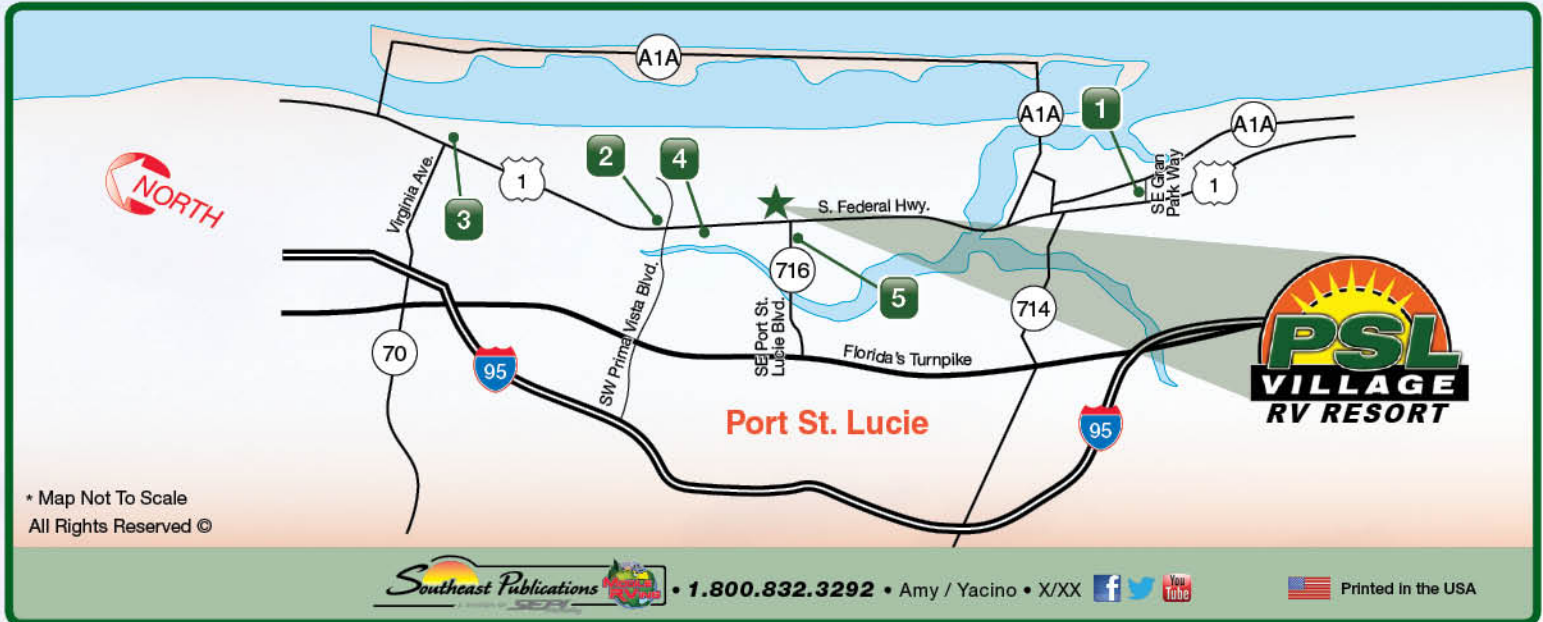

- No more passengers than the number of seats on golf carts.
- No ATVs.
- Except for handicapped vehicles, no motorized vehicles are allowed on trails.
- No appliances are allowed outside of campers or RVs.
- No person under 12 years of age is allowed in the Park unless accompanied by an adult.
- Garbage collection at your site on Monday and Thursday.
- One wash of vehicle included. $10.00 per wash thereafter.
- No open air laundry drying.
- Violation of any Park rule is grounds for eviction.
- Lit flashlight is required for evening walks.

PET RULES

- Owners must clean up after their pets.
- Pets must be leashed at all times and not left unattended.
- Pets are not allowed in the buildings.
- Your pet may not disturb other RVers.
- Pets may not be tied to trees or left tied outside when owners are away from the RV park nor left inside the RV to continually bark.

Anyone who fails to comply with these rules will be asked to leave the RV park.

AL'S
RV & TRAILER SERVICE "LLC"
MV97811

Alan Truskoski

Office: 772-872-6124
Fax: 772-872-6127
Cell: 772-486-4127
alsrvandtrailer@gmail.com
alsrvandtrailer.com

3289 SE GRAN PARK WAY • STUART, FL 34997

Wild Day
GOLF CARTS and TRAILERS

EZGO UP TO $2,000 OFF MSRP

SO DOWN FINANCING
LOW RATES PAYMENTS WAC

- NEW & USED - All Makes
- PARTS & ACCESSORIES
- GOLF CART BATTERIES
- REPAIRS & SERVICE

Trojan

2402 South US Highway 1 • Ft. Pierce • 772-595-9433
www.GolfCartsAndTrailers.com

RV SATELLITE SYSTEMS of FLORIDA
MOTORCOACH/MARINE SATELLITE SYSTEMS
On-Site Service, Sales & Installations • Warranty Work

HIGH DEFINITION FROM DIRECTV & DISH NETWORK

26 years experience

King-Dome
KVH TracVision
WINEGARD TRAV'LER

dish NETWORK DIRECTV
RF MOGUL Mobile Satellite Solutions

BILL SIDWELL
wdsidwell@bellsouth.net
772-220-4150

FAMILY HAIR CARE

772-337-1935
hairdresser524@aol.com

7580 S. US 1
Port St. Lucie, FL 34952

Pam's Fabric Nook
Quality Fabric and Notions
Authorized Janome Sewing Machine Dealer

JANOME 772-800-3019
www.PamsFabricNook.com
pamsfabricnook@gmail.com

8615 S. US HWY. 1 • PORT ST. LUCIE, FL 34952

Find RV Services
Find New & Exciting Destinations
Download Free App Today!!

Mobile RVing Mobile App 2.0

Available on the App Store and Google Play

PUEBLO VIEJO
FAMILY OWNED & OPERATED

$5 OFF A $25 PURCHASE WITH THIS COUPON

FAMILY MEXICAN RESTAURANT
1788 SE Port St. Lucie Blvd.
Port St. Lucie, FL 34952
CORNER OF MORNINGSIDE & PSL BLVD
ONLY 3 MINUTES FROM PSL VILLAGE RV RESORT

772-335-1665

FULL BAR AVAILABLE

SERVING GREAT MEXICAN FOOD IN FLORIDA AND THE TREASURE COAST SINCE 1999